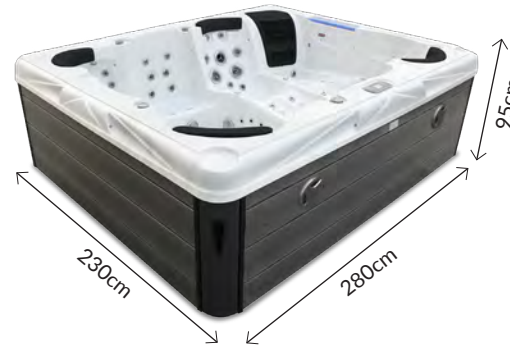

1,550kg

1,600kg

Reef
Spas

OVAKA

280 x 230 x 95cm

PERSON **6** 4 SEATS
2 LOUNGER

JETS **110** 97 PULSAR
13 HYDRO AIR

PUMPS **4** 3 MASSAGE
1 AIR BOOSTER

VIEW IN 3D

Our largest hot tub in the Reef Spas range, the stunning Ovaka is the hot tub you've been dreaming of.

This large, spacious hot tub has 2 luxury full size face-to-face loungers and 4 additional ergonomically sculpted massage seats. For a full-power hydrotherapy massage, the Ovaka boasts an incredible 97 adjustable pulsar jets in all the right places.