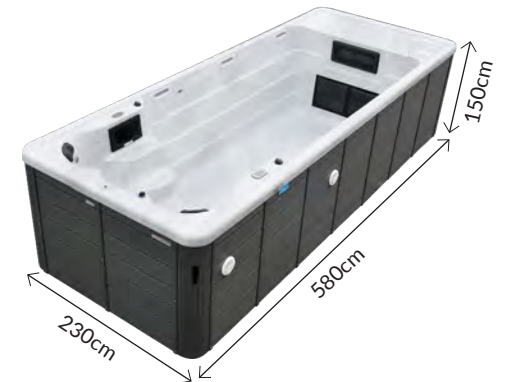

CAYMAN 19FT

580 x 230 x 150cm

Reef Spas

PERSON **4** 3 SEATS

JETS **37** 1 TURBINE
30 PULSAR
6 AIR

PUMPS **3** 1 TURBINE
1 MASSAGE
1 AIR BOOSTER

The outstanding Cayman Swim Spa which employs the latest T3 Truwave Turbine Technology to provide the ultimate swim experience. If you are looking for a deep swim spa with the power to accommodate the strongest of athletes or simply looking to enjoy swimming as part of your fitness regime then the Cayman is for you.

Once you've finished your fitness routine there are three hydrotherapy massage seats integrated at the rear designed for immediate muscle recovery. With its stunning looks including LED lighting throughout the Reef Spas Cayman certainly ticks all the boxes.