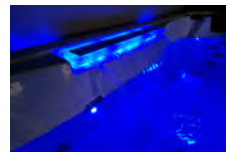

Cascade Waterfall
A 50cm wide waterfall feature, with fully adjustable water control adding a beautiful, soothing touch to your hot tub.

Touch Screen Control
The spaTouch2™ has a user-friendly interface which allows you to adjust the temperature, jets, mood lighting and fully control your integrated sound system.