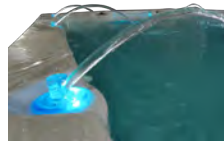

This mid-size hot tub is designed for the crowd but still offers creature comforts for the individual.

The Kiribati comes with hydrotherapy air jets as standard providing enhanced therapeutic benefits and it also has 2 Pop-Up fountains with integrated LED lighting, perfect for some 'me' time.