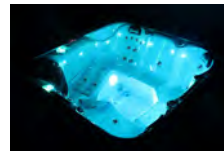

Tri Fountains

This gorgeous waterfall feature consists of 3 independent fountains all of which can be fully adjusted to regulate the water flow.

LED Lighting

Add an enchanting glow to your spa water with the integrated multi-coloured LED lights.